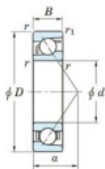

Deep groove ball bearing single row 7328-C-FY-JTEKT - 7328-C-FY-JTEKT

<https://www.123bearing.co.uk/bearing-housing/deep-groove-bearing/single-row/7328-c-fy-jtekt>

Boundary dimensions

Single row angular bearing

Bearing No.	Boundary dimensions(mm)					Basic load ratings(kN)		Fatigue load limit(kN)		factor f ₀	Limiting speed ⁽¹⁾ (rpm) Grease lub.
	d	D	B	r1(mm)	r2(mm)	C _r	C _{0r}	C ₀			
7328C FY	140	300	62	4	1.5	441	401	14	13.4	3500	

PRODUCT FEATURES

Brand	JTEKT
N° Ean13	3616060643155
Inside diameter	140 mm
Outside diameter	300 mm
Thickness	62 mm
Limiting speed	3500 rpm
Dynamic load	441 kN
Static load	401 kN
Packaging	1

contact@123bearing.co.uk