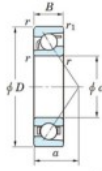

Deep groove ball bearing single row 7228-B-FY-JTEKT - 7228-B-FY-JTEKT

<https://www.123bearing.co.uk/bearing-housing/deep-groove-bearing/single-row/7228-b-fy-jtekt>

Boundary dimensions

Single row angular bearing

Bearing No.	Boundary dimensions(mm)					Basic load ratings(kN)		Fatigue load limit(kN)		factor @ Grease lub.	Limiting speed(min-1)
	d	D	B	r1(mm)	r2(mm)	Cr	C0r	C0	@		
7228B FY	140	250	42	3	1.1	247	213	7.85	-	-	2200

PRODUCT FEATURES

Brand	JTEKT
N° Ean13	3616060643100
Inside diameter	140 mm
Outside diameter	250 mm
Thickness	42 mm
Limiting speed	2200 rpm
Dynamic load	247 kN
Static load	213 kN
Packaging	1

contact@123bearing.co.uk