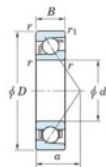

Deep groove ball bearing single row 7928-C-FY-JTEKT - 7928-C-FY-JTEKT

<https://www.123bearing.co.uk/bearing-housing/deep-groove-bearing/single-row/7928-c-fy-jtekt>

Boundary dimensions

Single row angular bearing

Bearing No.	Boundary dimensions(mm)					Basic load ratings(kN)		Fatigue load limit(kN)		factor	Limiting speeds(min-1) Grease lub.
	d	D	B	r1(min)	r2(max)	Cr	Cor	Cu	fu		
7928C FY	140	190	24	1.5	1	110	105	4.2	16.6		5100

PRODUCT FEATURES

Brand	JTEKT
N° Ean13	3616060643056
Inside diameter	140 mm
Outside diameter	190 mm
Thickness	24 mm
Limiting speed	5100 rpm
Dynamic load	110 kN
Static load	105 kN
Packaging	1

contact@123bearing.co.uk