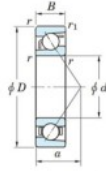

Deep groove ball bearing single row 7226-B-FY-JTEKT - 7226-B-FY-JTEKT

<https://www.123bearing.co.uk/bearing-housing/deep-groove-bearing/single-row/7226-b-fy-jtekt>

Boundary dimensions

Single row angular bearing

Bearing No.	Boundary dimensions(mm)						Basic load ratings(kN)		Fatigue load	factor	Limiting
	d	D	B	r(mm)	r1(mm)	Cr	Cor	Sm(kN)	ff	speeds(min-1) Grease lub.	
7226B FY	130	230	40	3	1.1	222	180	6.95	-	2400	

PRODUCT FEATURES

Brand	JTEKT
N° Ean13	3616060642981
Inside diameter	130 mm
Outside diameter	230 mm
Thickness	40 mm
Limiting speed	2400 rpm
Dynamic load	222 kN
Static load	180 kN
Packaging	1

contact@123bearing.co.uk