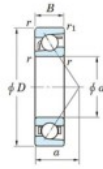

Deep groove ball bearing single row 7026-C-FY-JTEKT - 7026-C-FY-JTEKT

<https://www.123bearing.co.uk/bearing-housing/deep-groove-bearing/single-row/7026-c-fy-jtekt>

Boundary dimensions

Single row angular bearing

Bearing No.	Boundary dimensions(mm)					Basic load ratings(kN)		Fatigue load limit(kN)		factor	Limiting speeds(min-1) Grease lub.
	d	D	B	r1(max)	r1(min)	Cv	C0r	Cu	W		
7026C FY	130	200	33	2	1	161	137	5.95	15.9		4800

PRODUCT FEATURES

Brand	JTEKT
N° Ean13	3616060642974
Inside diameter	130 mm
Outside diameter	200 mm
Thickness	33 mm
Limiting speed	4800 rpm
Dynamic load	161 kN
Static load	137 kN
Packaging	1

contact@123bearing.co.uk