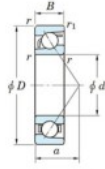

Deep groove ball bearing single row 7026-FY-JTEKT - 7026-FY-JTEKT

<https://www.123bearing.co.uk/bearing-housing/deep-groove-bearing/single-row/7026-fy-jtekt>

Boundary dimensions

Single row angular bearing

Bearing No.	Boundary dimensions(mm)					Basic load ratings(kN)		Fatigue load limit(kN)		factor	Limiting speed(min-1) Grease lub.
	d	D	B	r1(mm)	r2(mm)	Cr	Cor	Cr	Cor		
7026 FY	130	200	33	2	1	147	125	5.25	-	-	3500

PRODUCT FEATURES

Brand	JTEKT
N° Ean13	3616060642967
Inside diameter	130 mm
Outside diameter	200 mm
Thickness	33 mm
Limiting speed	3500 rpm
Dynamic load	147 kN
Static load	125 kN
Packaging	1

contact@123bearing.co.uk