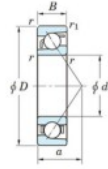

Deep groove ball bearing single row 7224-C-FY-JTEKT - 7224-C-FY-JTEKT

<https://www.123bearing.co.uk/bearing-housing/deep-groove-bearing/single-row/7224-c-fy-jtekt>

Boundary dimensions

Single row angular bearing

Bearing No.	Boundary dimensions(mm)						Basic load ratings(kN)		Fatigue load limit(kN)	factor	Limiting speeds(min-1)
	d	D	B	r1(mm)	r2(mm)	Cr	C0r	Cu	f0	Grease lub.	
7224C FY	120	215	40	2.1	1.1	237	180	8.95	14.6	4800	

PRODUCT FEATURES

Brand	JTEKT
N° Ean13	3616060642882
Inside diameter	120 mm
Outside diameter	215 mm
Thickness	40 mm
Limiting speed	4800 rpm
Dynamic load	237 kN
Static load	180 kN
Packaging	1

contact@123bearing.co.uk