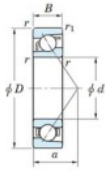

## Deep groove ball bearing single row 7024-B-FY-JTEKT - 7024-B-FY-JTEKT

<https://www.123bearing.co.uk/bearing-housing/deep-groove-bearing/single-row/7024-b-fy-jtekt>

Boundary dimensions

Single row angular bearing

Bearing No.	Boundary dimensions(mm)					Basic load ratings(kN)		Fatigue load limit(kN)		factor	Limiting speeds(min-1) Grease lub.
	d	D	B	r(mm)	r1(mm)	Cr	Cor	Cu	fu		
7024B FY	120	180	28	2	1	108	93	3.95	-	-	2900

## PRODUCT FEATURES

Brand	JTEKT
N° Ean13	3616060642820
Inside diameter	120 mm
Outside diameter	180 mm
Thickness	28 mm
Limiting speed	2900 rpm
Dynamic load	108 kN
Static load	93 kN
Packaging	1

[contact@123bearing.co.uk](mailto:contact@123bearing.co.uk)