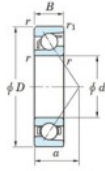

## Deep groove ball bearing single row 7221-C-FY-JTEKT - 7221-C-FY-JTEKT

<https://www.123bearing.co.uk/bearing-housing/deep-groove-bearing/single-row/7221-c-fy-jtekt>

Boundary dimensions

Single row angular bearing

Bearing No.	Boundary dimensions(mm)					Basic load ratings(kN)		Fatigue load factor		Limiting speed/(min <sup>-1</sup> )
	d	D	B	r(max)	r1(max)	Cr	Cor	Cu	f0	Grease lub.
7221C FY	105	190	36	2.1	1.1	203	143	7.6	14.6	5400

## PRODUCT FEATURES

Brand	JTEKT
N° Ean13	3616060642608
Inside diameter	105 mm
Outside diameter	190 mm
Thickness	36 mm
Limiting speed	5400 rpm
Dynamic load	203 kN
Static load	143 kN
Packaging	1

[contact@123bearing.co.uk](mailto:contact@123bearing.co.uk)