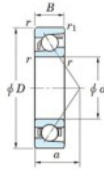

Deep groove ball bearing single row 7220-FY-JTEKT - 7220-FY-JTEKT

<https://www.123bearing.co.uk/bearing-housing/deep-groove-bearing/single-row/7220-fy-jtekt>

Boundary dimensions

Single row angular bearing

| Bearing No. | Boundary dimensions(mm) | | | | | | Basic load ratings(kN) | | Fatigue load limit(kN) | | Limiting speeds(min-1) Grease Lub. |
|-------------|-------------------------|-----|----|-------|--------|-----|------------------------|-----|------------------------|------|---------------------------------------|
| | d | D | B | r(mm) | r1(mm) | Cr | Cor | Cu | Sp | | |
| 7220 FY | 100 | 180 | 34 | 2.1 | 1.1 | 171 | 117 | 6.1 | - | 4100 | |

PRODUCT FEATURES

| | |
|------------------|---------------|
| Brand | JTEKT |
| N° Ean13 | 3616060642479 |
| Inside diameter | 100 mm |
| Outside diameter | 180 mm |
| Thickness | 34 mm |
| Limiting speed | 4100 rpm |
| Dynamic load | 171 kN |
| Static load | 117 kN |
| Packaging | 1 |