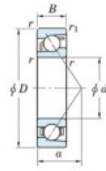

Deep groove ball bearing single row 7220-B-FY-JTEKT - 7220-B-FY-JTEKT

<https://www.123bearing.co.uk/bearing-housing/deep-groove-bearing/single-row/7220-b-fy-jtekt>

Boundary dimensions

Single row angular bearing

Bearing No.	Boundary dimensions(mm)						Basic load ratings(kN)		Fatigue load limit(kN)		factor	Limiting speeds(min-1) Grease lub.
	d	D	B	r (max)	r1 (max)	Cr	Cor	Cu	fu			
7220B FY	100	180	34	2.1	1.1	155	107	5.25	-	-	3100	

PRODUCT FEATURES

Brand	JTEKT
N° Ean13	3616060642462
Inside diameter	100 mm
Inside diameter	3.937" inch
Outside diameter	180 mm
Outside diameter	7.087" inch
Thickness	34 mm
Thickness	1.339" inch
Limiting speed	3100 rpm
Dynamic load	155 kN
Static load	107 kN
Packaging	1