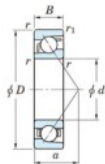

Deep groove ball bearing single row 7020-C-FY-JTEKT - 7020-C-FY-JTEKT

<https://www.123bearing.co.uk/bearing-housing/deep-groove-bearing/single-row/7020-c-fy-jtekt>

Boundary dimensions

Single row angular bearing

Bearing No.	Boundary dimensions (mm)					Basic load ratings (kN)		Fatigue load limit (kN)		Limiting	
	d	D	B	r (mm)	r1 (mm)	Cr	C0r	C0r	factor	speed (min-1)	Grease lub.
7020C FY	100	150	24	1.5	1	94.2	77.2	3.8	16	6500	

PRODUCT FEATURES

Brand	JTEKT
N° Ean13	3616060642455
Inside diameter	100 mm
Outside diameter	150 mm
Thickness	24 mm
Limiting speed	6500 rpm
Dynamic load	94.2 kN
Static load	77.2 kN
Packaging	1

contact@123bearing.co.uk