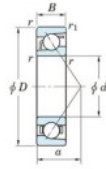

## Deep groove ball bearing single row 7020-B-FY-JTEKT - 7020-B-FY-JTEKT

<https://www.123bearing.co.uk/bearing-housing/deep-groove-bearing/single-row/7020-b-fy-jtekt>

Boundary dimensions

Single row angular bearing

Bearing No.	Boundary dimensions(mm)					Basic load ratings(kN)		Fatigue load limit(kN)		factor	Limiting speeds(min-1) Grease lub.
	d	D	B	r1(mm)	r2(mm)	Cr	Cor	Co	Co		
7020B FY	100	150	24	1.5	1	76.5	63.6	2.95	-	-	3500

## PRODUCT FEATURES

Brand	JTEKT
N° Ean13	3616060642431
Inside diameter	100 mm
Outside diameter	150 mm
Thickness	24 mm
Limiting speed	3500 rpm
Dynamic load	76.5 kN
Static load	63.6 kN
Packaging	1

[contact@123bearing.co.uk](mailto:contact@123bearing.co.uk)