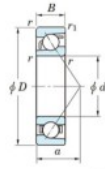

Deep groove ball bearing single row 7418-FY-JTEKT - 7418-FY-JTEKT

<https://www.123bearing.co.uk/bearing-housing/deep-groove-bearing/single-row/7418-fy-jtekt>

Boundary dimensions

Single row angular bearing

Bearing No.	Boundary dimensions(mm)					Basic load ratings(kN)		Fatigue load limit(kN)		factor	Limiting speed(min-1) Grease lub.
	d	D	B	r1(mm)	r2(mm)	Cr	CDr	Cu	fu		
7418 FY	90	225	54	4	1.5	270	196	8.1	-		2800

PRODUCT FEATURES

Brand	JTEKT
N° Ean13	3616060642271
Inside diameter	90 mm
Outside diameter	225 mm
Thickness	54 mm
Limiting speed	2800 rpm
Dynamic load	270 kN
Static load	196 kN
Packaging	1

contact@123bearing.co.uk