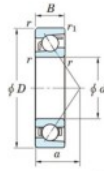

Deep groove ball bearing single row 7218-B-FY-JTEKT - 7218-B-FY-JTEKT

<https://www.123bearing.co.uk/bearing-housing/deep-groove-bearing/single-row/7218-b-fy-jtekt>

Boundary dimensions

Single row angular bearing

Bearing No.	Boundary dimensions(mm)					Basic load ratings(kN)		Fatigue load limit(kN)		factor	Limiting speeds(r/min-1) Grease lub.
	d	D	B	r1(mm)	r2(mm)	Cr	Cor	Cu	fu		
7218B FY	90	160	30	2	1	128	88	4.6	-	-	3500

PRODUCT FEATURES

Brand	JTEKT
N° Ean13	3616060642202
Inside diameter	90 mm
Outside diameter	160 mm
Thickness	30 mm
Limiting speed	3500 rpm
Dynamic load	128 kN
Static load	88 kN
Packaging	1

contact@123bearing.co.uk