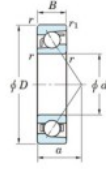

Deep groove ball bearing single row 7018-C-FY-JTEKT - 7018-C-FY-JTEKT

<https://www.123bearing.co.uk/bearing-housing/deep-groove-bearing/single-row/7018-c-fy-jtekt>

Boundary dimensions

123 BEARING

Bearing No.	Boundary dimensions(mm)					Basic load ratings(kN)		Fatigue load factor		Limiting speeds(min-1)
	d	D	B	r (max)	r1 (min)	C _r	C _{0r}	C ₁₀	f ₀	Gross Lub.
7018C FY	90	140	24	1.5	1	89.6	69.1	3.65	15.7	7100

PRODUCT FEATURES

Brand	JTEKT
N° Ean13	3616060642196
Inside diameter	90 mm
Outside diameter	140 mm
Thickness	24 mm
Limiting speed	7100 rpm
Dynamic load	89.6 kN
Static load	69.1 kN
Packaging	1

contact@123bearing.co.uk