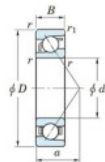

## Deep groove ball bearing single row 7018-FY-JTEKT - 7018-FY-JTEKT

<https://www.123bearing.co.uk/bearing-housing/deep-groove-bearing/single-row/7018-fy-jtekt>

Boundary dimensions

Single row angular bearing

Bearing No.	Boundary dimensions(mm)					Basic load ratings(kN)		Fatigue load	factor	Limiting
	d	D	B	r1(mm)	r2(mm)	Cr	C0r	lim(kN) C0r	f0	speeds(min-1) Grease lub.
7018 FY	90	140	24	1.5	1	81.5	63.3	3.25	-	5100

### PRODUCT FEATURES

Brand	JTEKT
N° Ean13	3616060642189
Inside diameter	90 mm
Outside diameter	140 mm
Thickness	24 mm
Limiting speed	5100 rpm
Dynamic load	81.5 kN
Static load	63.3 kN
Packaging	1

[contact@123bearing.co.uk](mailto:contact@123bearing.co.uk)