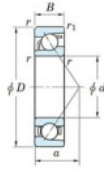

Deep groove ball bearing single row 7417-FY-JTEKT - 7417-FY-JTEKT

<https://www.123bearing.co.uk/bearing-housing/deep-groove-bearing/single-row/7417-fy-jtekt>

Boundary dimensions

Single row angular bearing

Bearing No.	Boundary dimensions(mm)					Basic load ratings(kN)		Fatigue load		factor	Limiting speeds(min-1) Grease lub.
	d	D	B	r(mm)	r1(mm)	Cr	CDr	Cu	ES		
7417B FY	85	210	52	4	1.5	236	167	7.1	-	-	2600

PRODUCT FEATURES

Brand	JTEKT
N° Ean13	3616060642134
Inside diameter	85 mm
Outside diameter	210 mm
Thickness	52 mm
Limiting speed	3000 rpm
Dynamic load	255 kN
Static load	180 kN
Packaging	1

contact@123bearing.co.uk