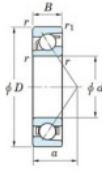

## Deep groove ball bearing single row 7417-B-FY-JTEKT - 7417-B-FY-JTEKT

<https://www.123bearing.co.uk/bearing-housing/deep-groove-bearing/single-row/7417-b-fy-jtekt>

Boundary dimensions

Single row angular bearing

Bearing No.	Boundary dimensions(mm)					Basic load ratings(kN)		Fatigue load		Limiting	
	d	D	B	r(mm)	r1(mm)	Cr	CDr	Em(kN)	factor	speeds(min-1)	Grease lub.
7417B FY	85	210	52	4	1.5	236	167	7.1	-	2600	

## PRODUCT FEATURES

Brand	JTEKT
N° Ean13	3616060642127
Inside diameter	85 mm
Inside diameter	3.346" inch
Outside diameter	210 mm
Outside diameter	8.268" inch
Thickness	52 mm
Thickness	2.047" inch
Limiting speed	2600 rpm
Dynamic load	236 kN
Static load	167 kN
Packaging	1