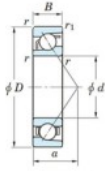

## Deep groove ball bearing single row 7317-B-FY-JTEKT - 7317-B-FY-JTEKT

<https://www.123bearing.co.uk/bearing-housing/deep-groove-bearing/single-row/7317-b-fy-jtekt>

Boundary dimensions

Single row angular bearing

Bearing No.	Boundary dimensions(mm)						Basic load ratings(kN)		Fatigue load limit(kN)	factor	Limiting speeds(min-1)
	d	D	B	r(mm)	r1(mm)	r2(mm)	Cr	CDr	Cu	fD	Grease Lub.
7317B FY	85	180	41	3	1.1		172	112	6.3	-	3300

## PRODUCT FEATURES

Brand	JTEKT
N° Ean13	3616060642097
Inside diameter	85 mm
Outside diameter	180 mm
Thickness	41 mm
Limiting speed	3300 rpm
Dynamic load	172 kN
Static load	112 kN
Packaging	1

[contact@123bearing.co.uk](mailto:contact@123bearing.co.uk)