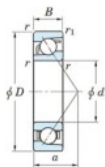

## Deep groove ball bearing single row 7217-B-FY-JTEKT - 7217-B-FY-JTEKT

<https://www.123bearing.co.uk/bearing-housing/deep-groove-bearing/single-row/7217-b-fy-jtekt>

Boundary dimensions

Single row angular bearing

Bearing No.	Boundary dimensions(mm)					Basic load ratings(kN)		Fatigue load limit(kN)		factor f0	Limiting speeds(min-1) Grease lub.
	d	D	B	r(max)	r1(max)	Cr	CDr	Cu	fu		
7217B FY	85	150	28	2	1	111	76	4.05	-	-	3800

## PRODUCT FEATURES

Brand	JTEKT
N° Ean13	3616060642059
Inside diameter	85 mm
Outside diameter	150 mm
Thickness	28 mm
Limiting speed	3800 rpm
Dynamic load	111 kN
Static load	76 kN
Packaging	1

[contact@123bearing.co.uk](mailto:contact@123bearing.co.uk)