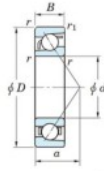

Deep groove ball bearing single row 7316-C-FY-JTEKT - 7316-C-FY-JTEKT

<https://www.123bearing.co.uk/bearing-housing/deep-groove-bearing/single-row/7316-c-fy-jtekt>

Boundary dimensions

Single row angular bearing

Bearing No.	Boundary dimensions(mm)					Basic load ratings(kN)		Fatigue load limit(kN)		factor f0	Limiting speeds(min-1) Grease lub.
	d	D	B	r1(mm)	r2(mm)	Cx	C0r	Cu	C0u		
7316C FY	80	170	39	2.1	1.1	186	117	7.7	13.5		6500

PRODUCT FEATURES

Brand	JTEKT
N° Ean13	3616060641960
Inside diameter	80 mm
Outside diameter	170 mm
Thickness	39 mm
Limiting speed	6500 rpm
Dynamic load	186 kN
Static load	117 kN
Packaging	1

contact@123bearing.co.uk