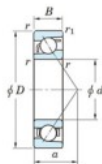

Deep groove ball bearing single row 7316-FY-JTEKT - 7316-FY-JTEKT

<https://www.123bearing.co.uk/bearing-housing/deep-groove-bearing/single-row/7316-fy-jtekt>

Boundary dimensions

Single row angular bearing

Bearing No.	Boundary dimensions(mm)					Basic load ratings(kN)		Fatigue load limits(kN)		factor	Limiting speeds(min-1) Grease lub.
	d	D	B	r1(mm)	r2(mm)	Cr	C0r	Cu	C0u		
7316 FY	80	170	39	2.1	1.1	174	109	6.75	-	-	4700

PRODUCT FEATURES

Brand	JTEKT
N° Ean13	3616060641953
Inside diameter	80 mm
Inside diameter	3.15" inch
Outside diameter	170 mm
Outside diameter	6.693" inch
Thickness	39 mm
Thickness	1.535" inch
Limiting speed	4700 rpm
Dynamic load	174 kN
Static load	109 kN
Packaging	1