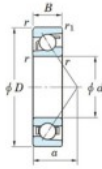

Deep groove ball bearing single row 7316-B-FY-JTEKT - 7316-B-FY-JTEKT

<https://www.123bearing.co.uk/bearing-housing/deep-groove-bearing/single-row/7316-b-fy-jtekt>

Boundary dimensions

Single row angular bearing

Bearing No.	Boundary dimensions(mm)					Basic load ratings(kN)		Fatigue load limit(kN)		factor	Limiting speed(min-1) (Grease lub.)
	d	D	B	r(max)	r(min)	Cr	Cor	Cu			
7316B FY	80	170	39	2.1	1.1	159	100	5.8	-	3500	

PRODUCT FEATURES

Brand	JTEKT
N° Ean13	3616060641946
Inside diameter	80 mm
Inside diameter	3.15" inch
Outside diameter	170 mm
Outside diameter	6.693" inch
Thickness	39 mm
Thickness	1.535" inch
Limiting speed	3500 rpm
Dynamic load	159 kN
Static load	100 kN
Packaging	1