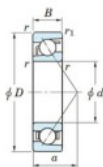

Deep groove ball bearing single row 7316-B-FY-JTEKT - 7316-B-FY-JTEKT

<https://www.123bearing.co.uk/bearing-housing/deep-groove-bearing/single-row/7316-b-fy-jtekt>

Boundary dimensions

Single row angular bearing

Bearing No.	Boundary dimensions(mm)					Basic load ratings(kN)		Fatigue load limit(kN)		factor	Limiting speed(min-1) (Grease lub.)
	d	D	B	r(max)	r(min)	Cr	Cor	Cu			
7316B FY	80	170	39	2.1	1.1	159	100	5.8	-		3500

PRODUCT FEATURES

Brand	JTEKT
N° Ean13	3616060641946
Inside diameter	80 mm
Inside diameter	3.15" inch
Outside diameter	170 mm
Outside diameter	6.693" inch
Thickness	39 mm
Thickness	1.535" inch
Limiting speed	3500 rpm
Dynamic load	159 kN
Static load	100 kN
Packaging	1