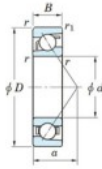

## Deep groove ball bearing single row 7316-B-FY-JTEKT - 7316-B-FY-JTEKT

<https://www.123bearing.co.uk/bearing-housing/deep-groove-bearing/single-row/7316-b-fy-jtekt>

Boundary dimensions

Single row angular bearing

Bearing No.	Boundary dimensions(mm)					Basic load ratings(kN)		Fatigue load limit(kN)		factor	Limiting speed(min-1) (Grease lub.)
	d	D	B	r(max)	r(min)	Cr	Cor	Cu	fu		
7316B FY	80	170	39	2.1	1.1	159	100	5.8	-	-	3500

## PRODUCT FEATURES

Brand	JTEKT
N° Ean13	3616060641946
Inside diameter	80 mm
Inside diameter	3.15" inch
Outside diameter	170 mm
Outside diameter	6.693" inch
Thickness	39 mm
Thickness	1.535" inch
Limiting speed	3500 rpm
Dynamic load	159 kN
Static load	100 kN
Packaging	1