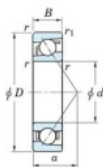

Deep groove ball bearing single row 7316-B-FY-JTEKT - 7316-B-FY-JTEKT

<https://www.123bearing.co.uk/bearing-housing/deep-groove-bearing/single-row/7316-b-fy-jtekt>

Boundary dimensions

Single row angular bearing

Bearing No.	Boundary dimensions(mm)					Basic load ratings(kN)		Fatigue load limit(kN)		factor	Limiting speed(min-1) (Grease lub.)
	d	D	B	r(max)	r(min)	Cr	Cor	Cu	10		
7316B FY	80	170	39	2.1	1.1	159	100	5.8	-	-	3500

PRODUCT FEATURES

Brand	JTEKT
N° Ean13	3616060641946
Inside diameter	80 mm
Inside diameter	3.15" inch
Outside diameter	170 mm
Outside diameter	6.693" inch
Thickness	39 mm
Thickness	1.535" inch
Limiting speed	3500 rpm
Dynamic load	159 kN
Static load	100 kN
Packaging	1