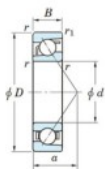

Deep groove ball bearing single row 7316-B-FY-JTEKT - 7316-B-FY-JTEKT

<https://www.123bearing.co.uk/bearing-housing/deep-groove-bearing/single-row/7316-b-fy-jtekt>

Boundary dimensions

Single row angular bearing

Bearing No.	Boundary dimensions(mm)					Basic load ratings(kN)		Fatigue load limit(kN)		factor	Limiting speed(min-1) (Grease lub.)
	d	D	B	r(max)	r(min)	Cr	Cor	Cu			
7316B FY	80	170	39	2.1	1.1	159	100	5.8	-	3500	

PRODUCT FEATURES

Brand	JTEKT
N° Ean13	3616060641946
Inside diameter	80 mm
Inside diameter	3.15" inch
Outside diameter	170 mm
Outside diameter	6.693" inch
Thickness	39 mm
Thickness	1.535" inch
Limiting speed	3500 rpm
Dynamic load	159 kN
Static load	100 kN
Packaging	1