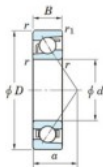

## Deep groove ball bearing single row 7316-B-FY-JTEKT - 7316-B-FY-JTEKT

<https://www.123bearing.co.uk/bearing-housing/deep-groove-bearing/single-row/7316-b-fy-jtekt>

Boundary dimensions

Single row angular bearing

Bearing No.	Boundary dimensions(mm)					Basic load ratings(kN)		Fatigue load limit(kN)		factor	Limiting speed(min-1) (Grease lub.)
	d	D	B	r(max)	r(min)	Cr	Cor	Cu			
7316B FY	80	170	39	2.1	1.1	159	100	5.8	-		3500

## PRODUCT FEATURES

Brand	JTEKT
N° Ean13	3616060641946
Inside diameter	80 mm
Inside diameter	3.15" inch
Outside diameter	170 mm
Outside diameter	6.693" inch
Thickness	39 mm
Thickness	1.535" inch
Limiting speed	3500 rpm
Dynamic load	159 kN
Static load	100 kN
Packaging	1