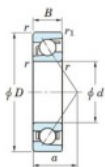

Deep groove ball bearing single row 7316-B-FY-JTEKT - 7316-B-FY-JTEKT

<https://www.123bearing.co.uk/bearing-housing/deep-groove-bearing/single-row/7316-b-fy-jtekt>

Boundary dimensions

Single row angular bearing

Bearing No.	Boundary dimensions(mm)					Basic load ratings(kN)		Fatigue load limit(kN)		factor	Limiting speed(min-1) (Grease lub.)
	d	D	B	r(max)	r(min)	Cr	Cor	Cu	fu		
7316B FY	80	170	39	2.1	1.1	159	100	5.8	-	-	3500

PRODUCT FEATURES

Brand	JTEKT
N° Ean13	3616060641946
Inside diameter	80 mm
Inside diameter	3.15" inch
Outside diameter	170 mm
Outside diameter	6.693" inch
Thickness	39 mm
Thickness	1.535" inch
Limiting speed	3500 rpm
Dynamic load	159 kN
Static load	100 kN
Packaging	1