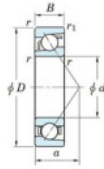

Deep groove ball bearing single row 7316-B-FY-JTEKT - 7316-B-FY-JTEKT

<https://www.123bearing.co.uk/bearing-housing/deep-groove-bearing/single-row/7316-b-fy-jtekt>

Boundary dimensions

Single row angular bearing

Bearing No.	Boundary dimensions(mm)					Basic load ratings(kN)		Fatigue load limit(kN)		factor	Limiting speed(min-1) (Grease lub.)
	d	D	B	r(max)	r(min)	Cr	Cor	Cu	fu		
7316B FY	80	170	39	2.1	1.1	159	100	5.8	-	-	3500

PRODUCT FEATURES

Brand	JTEKT
N° Ean13	3616060641946
Inside diameter	80 mm
Inside diameter	3.15" inch
Outside diameter	170 mm
Outside diameter	6.693" inch
Thickness	39 mm
Thickness	1.535" inch
Limiting speed	3500 rpm
Dynamic load	159 kN
Static load	100 kN
Packaging	1