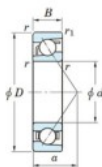

## Deep groove ball bearing single row 7316-B-FY-JTEKT - 7316-B-FY-JTEKT

<https://www.123bearing.co.uk/bearing-housing/deep-groove-bearing/single-row/7316-b-fy-jtekt>

Boundary dimensions

Single row angular bearing

Bearing No.	Boundary dimensions(mm)					Basic load ratings(kN)		Fatigue load limit(kN)		factor	Limiting speed(min-1) (Grease lub.)
	d	D	B	r(max)	r(min)	Cr	Cor	Cu	10		
7316B FY	80	170	39	2.1	1.1	159	100	5.8	-	-	3500

## PRODUCT FEATURES

Brand	JTEKT
N° Ean13	3616060641946
Inside diameter	80 mm
Inside diameter	3.15" inch
Outside diameter	170 mm
Outside diameter	6.693" inch
Thickness	39 mm
Thickness	1.535" inch
Limiting speed	3500 rpm
Dynamic load	159 kN
Static load	100 kN
Packaging	1