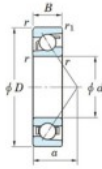

Deep groove ball bearing single row 7316-B-FY-JTEKT - 7316-B-FY-JTEKT

<https://www.123bearing.co.uk/bearing-housing/deep-groove-bearing/single-row/7316-b-fy-jtekt>

Boundary dimensions

Single row angular bearing

Bearing No.	Boundary dimensions(mm)					Basic load ratings(kN)		Fatigue load limit(kN)		factor	Limiting speed(min-1) (Grease lub.)
	d	D	B	r(max)	r(min)	Cr	Cor	Cu	10		
7316B FY	80	170	39	2.1	1.1	159	100	5.8	-		3500

PRODUCT FEATURES

Brand	JTEKT
N° Ean13	3616060641946
Inside diameter	80 mm
Inside diameter	3.15" inch
Outside diameter	170 mm
Outside diameter	6.693" inch
Thickness	39 mm
Thickness	1.535" inch
Limiting speed	3500 rpm
Dynamic load	159 kN
Static load	100 kN
Packaging	1