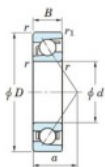

## Deep groove ball bearing single row 7316-B-FY-JTEKT - 7316-B-FY-JTEKT

<https://www.123bearing.co.uk/bearing-housing/deep-groove-bearing/single-row/7316-b-fy-jtekt>

Boundary dimensions

Single row angular bearing

Bearing No.	Boundary dimensions(mm)					Basic load ratings(kN)		Fatigue load limit(kN)		factor	Limiting speed(min-1) (Grease lub.)
	d	D	B	r(max)	r(min)	Cr	Cor	Cu	fu		
7316B FY	80	170	39	2.1	1.1	159	100	5.8	-	-	3500

## PRODUCT FEATURES

Brand	JTEKT
N° Ean13	3616060641946
Inside diameter	80 mm
Inside diameter	3.15" inch
Outside diameter	170 mm
Outside diameter	6.693" inch
Thickness	39 mm
Thickness	1.535" inch
Limiting speed	3500 rpm
Dynamic load	159 kN
Static load	100 kN
Packaging	1