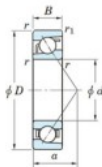

## Deep groove ball bearing single row 7316-B-FY-JTEKT - 7316-B-FY-JTEKT

<https://www.123bearing.co.uk/bearing-housing/deep-groove-bearing/single-row/7316-b-fy-jtekt>

Boundary dimensions

Single row angular bearing

Bearing No.	Boundary dimensions(mm)					Basic load ratings(kN)		Fatigue load limit(kN)		factor	Limiting speed(min-1) (Grease lub.)
	d	D	B	r(max)	r(min)	Cr	Cor	Cu	fu		
7316B FY	80	170	39	2.1	1.1	159	100	5.8	-	-	3500

## PRODUCT FEATURES

Brand	JTEKT
N° Ean13	3616060641946
Inside diameter	80 mm
Inside diameter	3.15" inch
Outside diameter	170 mm
Outside diameter	6.693" inch
Thickness	39 mm
Thickness	1.535" inch
Limiting speed	3500 rpm
Dynamic load	159 kN
Static load	100 kN
Packaging	1