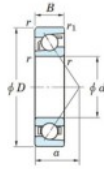

Deep groove ball bearing single row 7316-B-FY-JTEKT - 7316-B-FY-JTEKT

<https://www.123bearing.co.uk/bearing-housing/deep-groove-bearing/single-row/7316-b-fy-jtekt>

Boundary dimensions

Single row angular bearing

Bearing No.	Boundary dimensions(mm)					Basic load ratings(kN)		Fatigue load limit(kN)		factor	Limiting speed(min-1) (Grease lub.)
	d	D	B	r(max)	r(min)	Cr	Cor	Cu	fu		
7316B FY	80	170	39	2.1	1.1	159	100	5.8	-		3500

PRODUCT FEATURES

Brand	JTEKT
N° Ean13	3616060641946
Inside diameter	80 mm
Inside diameter	3.15" inch
Outside diameter	170 mm
Outside diameter	6.693" inch
Thickness	39 mm
Thickness	1.535" inch
Limiting speed	3500 rpm
Dynamic load	159 kN
Static load	100 kN
Packaging	1