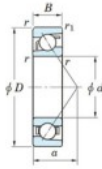

Deep groove ball bearing single row 7316-B-FY-JTEKT - 7316-B-FY-JTEKT

<https://www.123bearing.co.uk/bearing-housing/deep-groove-bearing/single-row/7316-b-fy-jtekt>

Boundary dimensions

Single row angular bearing

Bearing No.	Boundary dimensions(mm)					Basic load ratings(kN)		Fatigue load limit(kN)		factor	Limiting speed(min-1) (Grease lub.)
	d	D	B	r(max)	r(min)	Cr	Cor	Cu	fu		
7316B FY	80	170	39	2.1	1.1	159	100	5.8	-	-	3500

PRODUCT FEATURES

Brand	JTEKT
N° Ean13	3616060641946
Inside diameter	80 mm
Inside diameter	3.15" inch
Outside diameter	170 mm
Outside diameter	6.693" inch
Thickness	39 mm
Thickness	1.535" inch
Limiting speed	3500 rpm
Dynamic load	159 kN
Static load	100 kN
Packaging	1