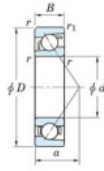

Deep groove ball bearing single row 7316-B-FY-JTEKT - 7316-B-FY-JTEKT

<https://www.123bearing.co.uk/bearing-housing/deep-groove-bearing/single-row/7316-b-fy-jtekt>

Boundary dimensions

Single row angular bearing

Bearing No.	Boundary dimensions(mm)					Basic load ratings(kN)		Fatigue load limit(kN)		factor	Limiting speed(min-1) (Grease lub.)
	d	D	B	r(max)	r(min)	Cr	Cor	Cu	10		
7316B FY	80	170	39	2.1	1.1	159	100	5.8	-		3500

PRODUCT FEATURES

Brand	JTEKT
N° Ean13	3616060641946
Inside diameter	80 mm
Inside diameter	3.15" inch
Outside diameter	170 mm
Outside diameter	6.693" inch
Thickness	39 mm
Thickness	1.535" inch
Limiting speed	3500 rpm
Dynamic load	159 kN
Static load	100 kN
Packaging	1