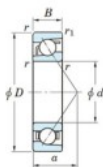

## Deep groove ball bearing single row 7316-B-FY-JTEKT - 7316-B-FY-JTEKT

<https://www.123bearing.co.uk/bearing-housing/deep-groove-bearing/single-row/7316-b-fy-jtekt>

Boundary dimensions

Single row angular bearing

Bearing No.	Boundary dimensions(mm)					Basic load ratings(kN)		Fatigue load limit(kN)		factor	Limiting speed(min-1) (Grease lub.)
	d	D	B	r(max)	r(min)	Cr	Cor	Cu	fu		
7316B FY	80	170	39	2.1	1.1	159	100	5.8	-	-	3500

## PRODUCT FEATURES

Brand	JTEKT
N° Ean13	3616060641946
Inside diameter	80 mm
Inside diameter	3.15" inch
Outside diameter	170 mm
Outside diameter	6.693" inch
Thickness	39 mm
Thickness	1.535" inch
Limiting speed	3500 rpm
Dynamic load	159 kN
Static load	100 kN
Packaging	1