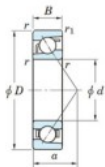

Deep groove ball bearing single row 7316-B-FY-JTEKT - 7316-B-FY-JTEKT

<https://www.123bearing.co.uk/bearing-housing/deep-groove-bearing/single-row/7316-b-fy-jtekt>

Boundary dimensions

Single row angular bearing

Bearing No.	Boundary dimensions(mm)					Basic load ratings(kN)		Fatigue load limit(kN)		factor	Limiting speed(min-1) (Grease lub.)
	d	D	B	r(max)	r(min)	Cr	Cor	Cu	10		
7316B FY	80	170	39	2.1	1.1	159	100	5.8	-	-	3500

PRODUCT FEATURES

Brand	JTEKT
N° Ean13	3616060641946
Inside diameter	80 mm
Inside diameter	3.15" inch
Outside diameter	170 mm
Outside diameter	6.693" inch
Thickness	39 mm
Thickness	1.535" inch
Limiting speed	3500 rpm
Dynamic load	159 kN
Static load	100 kN
Packaging	1