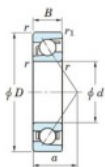

Deep groove ball bearing single row 7316-B-FY-JTEKT - 7316-B-FY-JTEKT

<https://www.123bearing.co.uk/bearing-housing/deep-groove-bearing/single-row/7316-b-fy-jtekt>

Boundary dimensions

Single row angular bearing

Bearing No.	Boundary dimensions(mm)					Basic load ratings(kN)		Fatigue load limit(kN)		factor	Limiting speed(min-1) (Grease lub.)
	d	D	B	r(max)	r(min)	Cr	Cor	Cu	10		
7316B FY	80	170	39	2.1	1.1	159	100	5.8	-	-	3500

PRODUCT FEATURES

Brand	JTEKT
N° Ean13	3616060641946
Inside diameter	80 mm
Inside diameter	3.15" inch
Outside diameter	170 mm
Outside diameter	6.693" inch
Thickness	39 mm
Thickness	1.535" inch
Limiting speed	3500 rpm
Dynamic load	159 kN
Static load	100 kN
Packaging	1