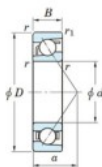

## Deep groove ball bearing single row 7316-B-FY-JTEKT - 7316-B-FY-JTEKT

<https://www.123bearing.co.uk/bearing-housing/deep-groove-bearing/single-row/7316-b-fy-jtekt>

Boundary dimensions

Single row angular bearing

Bearing No.	Boundary dimensions(mm)					Basic load ratings(kN)		Fatigue load limit(kN)		factor	Limiting speed(min-1) (Grease lub.)
	d	D	B	r(max)	r(min)	Cr	Cor	Cu	fu		
7316B FY	80	170	39	2.1	1.1	159	100	5.8	-	-	3500

## PRODUCT FEATURES

Brand	JTEKT
N° Ean13	3616060641946
Inside diameter	80 mm
Inside diameter	3.15" inch
Outside diameter	170 mm
Outside diameter	6.693" inch
Thickness	39 mm
Thickness	1.535" inch
Limiting speed	3500 rpm
Dynamic load	159 kN
Static load	100 kN
Packaging	1