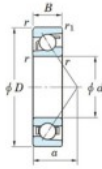

Deep groove ball bearing single row 7316-B-FY-JTEKT - 7316-B-FY-JTEKT

<https://www.123bearing.co.uk/bearing-housing/deep-groove-bearing/single-row/7316-b-fy-jtekt>

Boundary dimensions

Single row angular bearing

Bearing No.	Boundary dimensions(mm)					Basic load ratings(kN)		Fatigue load limit(kN)		factor	Limiting speed(min-1) (Grease lub.)
	d	D	B	r(max)	r(min)	Cr	Cor	Cu	fu		
7316B FY	80	170	39	2.1	1.1	159	100	5.8	-		3500

PRODUCT FEATURES

Brand	JTEKT
N° Ean13	3616060641946
Inside diameter	80 mm
Inside diameter	3.15" inch
Outside diameter	170 mm
Outside diameter	6.693" inch
Thickness	39 mm
Thickness	1.535" inch
Limiting speed	3500 rpm
Dynamic load	159 kN
Static load	100 kN
Packaging	1