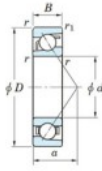

Deep groove ball bearing single row 7316-B-FY-JTEKT - 7316-B-FY-JTEKT

<https://www.123bearing.co.uk/bearing-housing/deep-groove-bearing/single-row/7316-b-fy-jtekt>

Boundary dimensions

Single row angular bearing

Bearing No.	Boundary dimensions(mm)					Basic load ratings(kN)		Fatigue load limit(kN)		factor	Limiting speed(min-1) (Grease lub.)
	d	D	B	r(max)	r(min)	Cr	Cor	Cu	fu		
7316B FY	80	170	39	2.1	1.1	159	100	5.8	-		3500

PRODUCT FEATURES

Brand	JTEKT
N° Ean13	3616060641946
Inside diameter	80 mm
Inside diameter	3.15" inch
Outside diameter	170 mm
Outside diameter	6.693" inch
Thickness	39 mm
Thickness	1.535" inch
Limiting speed	3500 rpm
Dynamic load	159 kN
Static load	100 kN
Packaging	1