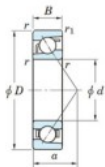

Deep groove ball bearing single row 7316-B-FY-JTEKT - 7316-B-FY-JTEKT

<https://www.123bearing.co.uk/bearing-housing/deep-groove-bearing/single-row/7316-b-fy-jtekt>

Boundary dimensions

Single row angular bearing

Bearing No.	Boundary dimensions(mm)					Basic load ratings(kN)		Fatigue load limit(kN)		factor	Limiting speed(min-1) (Grease lub.)
	d	D	B	r(max)	r(min)	Cr	Cor	Cu	fu		
7316B FY	80	170	39	2.1	1.1	159	100	5.8	-		3500

PRODUCT FEATURES

Brand	JTEKT
N° Ean13	3616060641946
Inside diameter	80 mm
Inside diameter	3.15" inch
Outside diameter	170 mm
Outside diameter	6.693" inch
Thickness	39 mm
Thickness	1.535" inch
Limiting speed	3500 rpm
Dynamic load	159 kN
Static load	100 kN
Packaging	1