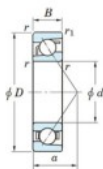

## Deep groove ball bearing single row 7316-B-FY-JTEKT - 7316-B-FY-JTEKT

<https://www.123bearing.co.uk/bearing-housing/deep-groove-bearing/single-row/7316-b-fy-jtekt>

Boundary dimensions

Single row angular bearing

Bearing No.	Boundary dimensions(mm)					Basic load ratings(kN)		Fatigue load limit(kN)		factor	Limiting speed(min-1) (Grease lub.)
	d	D	B	r(max)	r(min)	Cr	Cor	Cu	fu		
7316B FY	80	170	39	2.1	1.1	159	100	5.8	-	-	3500

## PRODUCT FEATURES

Brand	JTEKT
N° Ean13	3616060641946
Inside diameter	80 mm
Inside diameter	3.15" inch
Outside diameter	170 mm
Outside diameter	6.693" inch
Thickness	39 mm
Thickness	1.535" inch
Limiting speed	3500 rpm
Dynamic load	159 kN
Static load	100 kN
Packaging	1