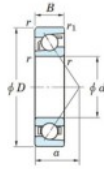

## Deep groove ball bearing single row 7316-B-FY-JTEKT - 7316-B-FY-JTEKT

<https://www.123bearing.co.uk/bearing-housing/deep-groove-bearing/single-row/7316-b-fy-jtekt>

Boundary dimensions

Single row angular bearing

Bearing No.	Boundary dimensions(mm)					Basic load ratings(kN)		Fatigue load limit(kN)		factor	Limiting speed(min-1) (Grease lub.)
	d	D	B	r(max)	r(min)	Cr	Cor	Cu			
7316B FY	80	170	39	2.1	1.1	159	100	5.8	-		3500

## PRODUCT FEATURES

Brand	JTEKT
N° Ean13	3616060641946
Inside diameter	80 mm
Inside diameter	3.15" inch
Outside diameter	170 mm
Outside diameter	6.693" inch
Thickness	39 mm
Thickness	1.535" inch
Limiting speed	3500 rpm
Dynamic load	159 kN
Static load	100 kN
Packaging	1