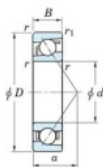

Deep groove ball bearing single row 7316-B-FY-JTEKT - 7316-B-FY-JTEKT

<https://www.123bearing.co.uk/bearing-housing/deep-groove-bearing/single-row/7316-b-fy-jtekt>

Boundary dimensions

Single row angular bearing

Bearing No.	Boundary dimensions(mm)					Basic load ratings(kN)		Fatigue load limit(kN)		factor	Limiting speed(min-1) (Grease lub.)
	d	D	B	r(max)	r(min)	Cr	Cor	Cu	fu		
7316B FY	80	170	39	2.1	1.1	159	100	5.8	-	-	3500

PRODUCT FEATURES

Brand	JTEKT
N° Ean13	3616060641946
Inside diameter	80 mm
Inside diameter	3.15" inch
Outside diameter	170 mm
Outside diameter	6.693" inch
Thickness	39 mm
Thickness	1.535" inch
Limiting speed	3500 rpm
Dynamic load	159 kN
Static load	100 kN
Packaging	1