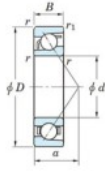

Deep groove ball bearing single row 7216-C-FY-JTEKT - 7216-C-FY-JTEKT

<https://www.123bearing.co.uk/bearing-housing/deep-groove-bearing/single-row/7216-c-fy-jtekt>

Boundary dimensions

Single row angular bearing

| Bearing No. | Boundary dimensions(mm) | | | | | Basic load ratings(kN) | | Fatigue load factor | | Limiting speeds(min-1) Grease Lub. |
|-------------|-------------------------|-----|----|-------|--------|------------------------|------|---------------------|------|---------------------------------------|
| | d | D | B | r(mm) | r1(mm) | Cr | C0r | Cu | f0 | |
| 7216C FY | 80 | 140 | 26 | 2 | 1 | 116 | 77.5 | 4.7 | 14.7 | 7500 |