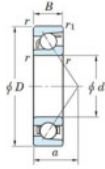

## Deep groove ball bearing single row 7216-B-FY-JTEKT - 7216-B-FY-JTEKT

<https://www.123bearing.co.uk/bearing-housing/deep-groove-bearing/single-row/7216-b-fy-jtekt>

Boundary dimensions

Single row angular bearing

Bearing No.	Boundary dimensions(mm)						Basic load ratings(kN)		Fatigue load limit(kN)		factor	Limiting speeds(min-1) Grease lub.
	d	D	B	r(mm)	r1(mm)	r2(mm)	Cr	CDr	Cu	fu		
7216B FY	80	140	26	2	1		96.4	65	3.55	-	4000	

## PRODUCT FEATURES

Brand	JTEKT
N° Ean13	3616060641915
Inside diameter	80 mm
Outside diameter	140 mm
Thickness	26 mm
Limiting speed	4000 rpm
Dynamic load	96.4 kN
Static load	65 kN
Packaging	1

[contact@123bearing.co.uk](mailto:contact@123bearing.co.uk)