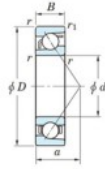

## Deep groove ball bearing single row 7016-FY-JTEKT - 7016-FY-JTEKT

<https://www.123bearing.co.uk/bearing-housing/deep-groove-bearing/single-row/7016-fy-jtekt>

Boundary dimensions

Bearing No.	Boundary dimensions(mm)					Basic load ratings(kN)		Fatigue load limit(kN)		factor	Limiting speeds(min-1) Grease lub.
	d	D	B	r1(min)	r1(max)	Cr	Cor	Cu	if		
7016 FY	80	125	22	1.1	0.6	66.7	50.6	2.75	-	-	5800

### PRODUCT FEATURES

Brand	JTEKT
N° Ean13	3616060641892
Inside diameter	80 mm
Outside diameter	125 mm
Thickness	22 mm
Limiting speed	5800 rpm
Dynamic load	66.7 kN
Static load	50.6 kN
Packaging	1

[contact@123bearing.co.uk](mailto:contact@123bearing.co.uk)