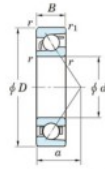

Deep groove ball bearing single row 7215-FY-JTEKT - 7215-FY-JTEKT

<https://www.123bearing.co.uk/bearing-housing/deep-groove-bearing/single-row/7215-fy-jtekt>

Boundary dimensions

Single row angular bearing

Bearing No.	Boundary dimensions(mm)					Basic load ratings(kN)		Fatigue load limit(kN)		factor	Limiting speeds(min-1) Grease Lub.
	d	D	B	r1(max)	r1(min)	Cr	CD	Cu	SD		
7215 FY	75	130	25	1.5	1	99	65.2	3.95	-	-	5800

PRODUCT FEATURES

Brand	JTEKT
N° Ean13	3616060641786
Inside diameter	75 mm
Outside diameter	130 mm
Thickness	25 mm
Limiting speed	5800 rpm
Dynamic load	99 kN
Static load	65.2 kN
Packaging	1

contact@123bearing.co.uk