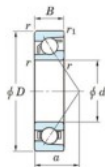

## Deep groove ball bearing single row 7215-B-FY-JTEKT - 7215-B-FY-JTEKT

<https://www.123bearing.co.uk/bearing-housing/deep-groove-bearing/single-row/7215-b-fy-jtekt>

Boundary dimensions

Single row angular bearing

Bearing No.	Boundary dimensions(mm)					Basic load ratings(kN)		Fatigue load limit(kN)		factor	Limiting speed(min-1) Grease lub.
	d	D	B	r (mm)	r1 (mm)	Cr	C0r	Cu	10		
7215B FY	75	130	25	1.5	1	89.6	59.3	3.4	-	4300	

## PRODUCT FEATURES

Brand	JTEKT
N° Ean13	3616060641779
Inside diameter	75 mm
Inside diameter	2.953" inch
Outside diameter	130 mm
Outside diameter	5.118" inch
Thickness	25 mm
Thickness	0.984" inch
Limiting speed	4300 rpm
Dynamic load	89.6 kN
Static load	59.3 kN
Packaging	1