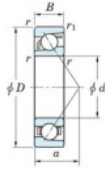

Deep groove ball bearing single row 7015-FY-JTEKT - 7015-FY-JTEKT

<https://www.123bearing.co.uk/bearing-housing/deep-groove-bearing/single-row/7015-fy-jtekt>

Boundary dimensions

Single row angular bearing

Bearing No.	Boundary dimensions(mm)						Basic load ratings(kN)		Fatigue load factor		Limiting	
	d	D	B	r(mm)	r1(mm)	r2(mm)	Cr	C0r	Cu	f0	speeds(min-1)	Grease lub.
7015 FY	75	115	20	1.1	0.6		54.6	41.7	2.25	-	6300	

PRODUCT FEATURES

Brand	JTEKT
N° Ean13	3616060641755
Inside diameter	75 mm
Inside diameter	2.953" inch
Outside diameter	115 mm
Outside diameter	4.528" inch
Thickness	20 mm
Thickness	0.787" inch
Limiting speed	6300 rpm
Dynamic load	54.6 kN
Static load	41.7 kN
Packaging	1