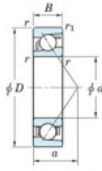

Deep groove ball bearing single row 7015-B-FY-JTEKT - 7015-B-FY-JTEKT

<https://www.123bearing.co.uk/bearing-housing/deep-groove-bearing/single-row/7015-b-fy-jtekt>

Boundary dimensions

Single row angular bearing

Bearing No.	Boundary dimensions(mm)						Basic load ratings(kN)		Fatigue load limit(kN)		factor	Limiting speeds(min-1) Grease lub.
	d	D	B	r(mm)	r1(mm)	Cr	C0r	C0u	10			
7015B FY	75	115	20	1.1	0.6	48.8	37.6	1.95	-	-	4700	

PRODUCT FEATURES

Brand	JTEKT
N° Ean13	3616060641748
Inside diameter	75 mm
Inside diameter	2.953" inch
Outside diameter	115 mm
Outside diameter	4.528" inch
Thickness	20 mm
Thickness	0.787" inch
Limiting speed	4700 rpm
Dynamic load	48.8 kN
Static load	37.6 kN
Packaging	1