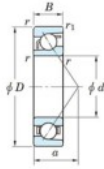

## Deep groove ball bearing single row 7214-FY-JTEKT - 7214-FY-JTEKT

<https://www.123bearing.co.uk/bearing-housing/deep-groove-bearing/single-row/7214-fy-jtekt>

Boundary dimensions

Single row angular bearing

Bearing No.	Boundary dimensions(mm)						Basic load ratings(kN)		Fatigue load limit(kN)	factor	Limiting speeds(min-1) Grease lub.
	a	D	B	r1(mm)	r2(mm)	Cr	C0r	Cu			
7214 FY	70	125	24	1.5	1	87.3	55.6	3.4	-	6100	

### PRODUCT FEATURES

Brand	JTEKT
N° Ean13	3616060641649
Inside diameter	70 mm
Outside diameter	125 mm
Thickness	24 mm
Limiting speed	6100 rpm
Dynamic load	87.3 kN
Static load	55.6 kN
Packaging	1

[contact@123bearing.co.uk](mailto:contact@123bearing.co.uk)