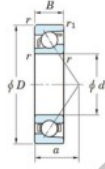

## Deep groove ball bearing single row 7412-B-FY-JTEKT - 7412-B-FY-JTEKT

<https://www.123bearing.co.uk/bearing-housing/deep-groove-bearing/single-row/7412-b-fy-jtekt>

Boundary dimensions

Single row angular bearing

Bearing No.	Boundary dimensions(mm)						Basic load ratings(kN)		Fatigue load factor		Limiting speed(rpm-1)
	d	D	B	r1(min)	r1(max)	r2	C <sub>r</sub>	C <sub>0r</sub>	10	Grease lub.	
7412B FY	60	150	35	2.1	5.1	148	86.7	5.9	-	3700	

## PRODUCT FEATURES

Brand	JTEKT
N° Ean13	3616060641403
Inside diameter	60 mm
Inside diameter	2.362" inch
Outside diameter	150 mm
Outside diameter	5.906" inch
Thickness	35 mm
Thickness	1.378" inch
Limiting speed	3700 rpm
Dynamic load	149 kN
Static load	86.7 kN
Packaging	1