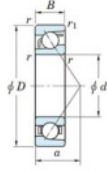

## Deep groove ball bearing single row 7212-C-FY-JTEKT - 7212-C-FY-JTEKT

<https://www.123bearing.co.uk/bearing-housing/deep-groove-bearing/single-row/7212-c-fy-jtekt>

Boundary dimensions

Single row angular bearing

Bearing No.	Boundary dimensions(mm)						Basic load ratings(kN)		Fatigue load limit(kN)		Limiting	
	d	D	B	r(mm)	r1(mm)	r2(mm)	Cr	CDr	Cu	FD	speed/(min-1) Grease lub.	
7212C FY	60	110	22	1.5	1		80	49.5	3.2	14.5	9500	

## PRODUCT FEATURES

Brand	JTEKT
N° Ean13	3616060641366
Inside diameter	60 mm
Outside diameter	110 mm
Thickness	22 mm
Limiting speed	9500 rpm
Dynamic load	80 kN
Static load	49.5 kN
Packaging	1

[contact@123bearing.co.uk](mailto:contact@123bearing.co.uk)