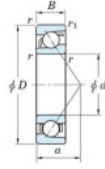

Deep groove ball bearing single row 7212-FY-JTEKT - 7212-FY-JTEKT

<https://www.123bearing.co.uk/bearing-housing/deep-groove-bearing/single-row/7212-fy-jtekt>

Boundary dimensions

Bearing No.	Boundary dimensions(mm)						Basic load ratings(kN)		Fatigue load limit(kN)		factor f0	Limiting speeds(min-1) Grease lub.
	d	D	B	r1(mm)	r2(mm)	r1	Cr	Cor	Cur	Cub		
7212 FY	60	110	22	1.5	1	73.7	45.7	2.85	-	-	6900	

PRODUCT FEATURES

Brand	JTEKT
N° Ean13	3616060641359
Inside diameter	60 mm
Inside diameter	2.362" inch
Outside diameter	110 mm
Outside diameter	4.331" inch
Thickness	22 mm
Thickness	0.866" inch
Limiting speed	6900 rpm
Dynamic load	73.7 kN
Static load	45.7 kN
Packaging	1