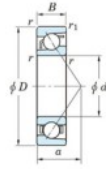

Deep groove ball bearing single row 7210-B-FY-JTEKT - 7210-B-FY-JTEKT

<https://www.123bearing.co.uk/bearing-housing/deep-groove-bearing/single-row/7210-b-fy-jtekt>

Boundary dimensions

Single row angular bearing

Bearing No.	Boundary dimensions(mm)					Basic load ratings(kN)		Fatigue load limit(kN)		factor	Limiting speeds(min-1) (Grease lub.)
	d	D	B	r (mm)	r1 (mm)	Cr	C0r	Cr	C0r		
7210B FY	50	90	20	1.1	0.6	44.6	26.7	1.55	-	-	6400

PRODUCT FEATURES

Brand	JTEKT
N° Ean13	3616060641038
Inside diameter	50 mm
Outside diameter	90 mm
Thickness	20 mm
Limiting speed	6400 rpm
Dynamic load	44.6 kN
Static load	26.7 kN
Packaging	1

contact@123bearing.co.uk