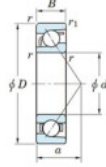

Deep groove ball bearing single row 7209-FY-JTEKT - 7209-FY-JTEKT

<https://www.123bearing.co.uk/bearing-housing/deep-groove-bearing/single-row/7209-fy-jtekt>

Boundary dimensions

Single row angular bearing

Bearing No.	Boundary dimensions(mm)					Basic load ratings(kN)		Fatigue load limit(kN)		factor	Limiting speeds(min-1) Grease lub.
	d	D	B	r1(mm)	r2(mm)	Cr	Cor	C0	FD		
7209 FY	45	85	19	1.1	0.6	47.2	26.6	1.7	-	-	9400

PRODUCT FEATURES

Brand	JTEKT
N° Ean13	3616060640901
Inside diameter	45 mm
Inside diameter	1.772" inch
Outside diameter	85 mm
Outside diameter	3.346" inch
Thickness	19 mm
Thickness	0.748" inch
Limiting speed	9400 rpm
Dynamic load	47.2 kN
Static load	26.6 kN
Packaging	1