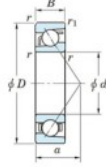

## Deep groove ball bearing single row 7009-C-FY-JTEKT - 7009-C-FY-JTEKT

<https://www.123bearing.co.uk/bearing-housing/deep-groove-bearing/single-row/7009-c-fy-jtekt>

Boundary dimensions

Single row angular bearing

Bearing No.	Boundary dimensions(mm)					Basic load ratings(kN)		Fatigue load limits(kN)		factor	Limiting speeds(min-1) Grease Lub.
	d	D	B	r1max	r1min	Cr	Cor	Ca	C0		
7009C FY	45	75	16	1	0.6	30.5	19.3	1.15	15.4	14000	

## PRODUCT FEATURES

Brand	JTEKT
N° Ean13	3616060640888
Inside diameter	45 mm
Inside diameter	1.772" inch
Outside diameter	75 mm
Outside diameter	2.953" inch
Thickness	16 mm
Thickness	0.63" inch
Limiting speed	14000 rpm
Dynamic load	30.5 kN
Static load	19.3 kN
Packaging	1