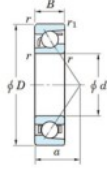

Deep groove ball bearing single row 7408-FY-JTEKT - 7408-FY-JTEKT

<https://www.123bearing.co.uk/bearing-housing/deep-groove-bearing/single-row/7408-fy-jtekt>

Boundary dimensions

Single row angular bearing

| Bearing No. | Boundary dimensions(mm) | | | | | Basic load ratings(kN) | | Fatigue load limit(kN) | factor | Limiting speeds(min-1) |
|-------------|-------------------------|-----|----|---------|---------|------------------------|------|------------------------|--------|------------------------|
| | a | D | B | r1(min) | r1(max) | Cr | Cor | Cu | K0 | Grease lub. |
| 7408 FY | 40 | 110 | 27 | 2 | 1 | 87.4 | 43.5 | 3.35 | - | 5900 |

PRODUCT FEATURES

| | |
|------------------|---------------|
| Brand | JTEKT |
| N° Ean13 | 3616060640826 |
| Inside diameter | 40 mm |
| Outside diameter | 110 mm |
| Thickness | 27 mm |
| Limiting speed | 5900 rpm |
| Dynamic load | 87.4 kN |
| Static load | 43.5 kN |
| Packaging | 1 |