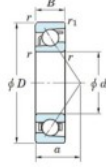

## Deep groove ball bearing single row 7208-C-FY-JTEKT - 7208-C-FY-JTEKT

<https://www.123bearing.co.uk/bearing-housing/deep-groove-bearing/single-row/7208-c-fy-jtekt>

Boundary dimensions

Single row angular bearing

Bearing No.	Boundary dimensions(mm)					Basic load ratings(kN)		Fatigue load		Limiting	
	d	D	B	r(mm)	r1(mm)	Cr	C0r	Cr	f0	speeds(min-1)	Grease lub.
7208C FY	40	80	18	1.1	0.6	45.4	25.2	1.7	14.2	14000	

## PRODUCT FEATURES

Brand	JTEKT
N° Ean13	3616060640772
Inside diameter	40 mm
Outside diameter	80 mm
Thickness	18 mm
Limiting speed	14000 rpm
Dynamic load	45.4 kN
Static load	25.2 kN
Packaging	1

[contact@123bearing.co.uk](mailto:contact@123bearing.co.uk)