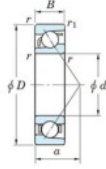

## Deep groove ball bearing single row 7008-FY-JTEKT - 7008-FY-JTEKT

<https://www.123bearing.co.uk/bearing-housing/deep-groove-bearing/single-row/7008-fy-jtekt>

Boundary dimensions

Single row angular bearing

| Bearing No. | Boundary dimensions(mm) |    |    |        |       | Basic load ratings(kN) |      | Fatigue load limit(kN) |    | factor | Limiting speeds(min-1)<br>Grease lub. |
|-------------|-------------------------|----|----|--------|-------|------------------------|------|------------------------|----|--------|---------------------------------------|
|             | d                       | D  | B  | r1(mm) | r(mm) | Cr                     | Cor  | Cu                     | fu |        |                                       |
| 7008 FY     | 40                      | 68 | 15 | 1      | 0.6   | 23.4                   | 14.6 | 0.83                   | -  | 11000  |                                       |

### PRODUCT FEATURES

|                  |               |
|------------------|---------------|
| Brand            | JTEKT         |
| N° Ean13         | 3616060640734 |
| Inside diameter  | 40 mm         |
| Outside diameter | 68 mm         |
| Thickness        | 15 mm         |
| Limiting speed   | 11000 rpm     |
| Dynamic load     | 23.4 kN       |
| Static load      | 14.6 kN       |
| Packaging        | 1             |