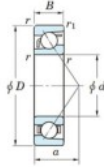

Deep groove ball bearing single row 7407-FY-JTEKT - 7407-FY-JTEKT

<https://www.123bearing.co.uk/bearing-housing/deep-groove-bearing/single-row/7407-fy-jtekt>

Boundary dimensions

Single row angular bearing

Bearing No.	Boundary dimensions(mm)						Basic load ratings(kN)		Fatigue load factor		Limiting speeds(min-1) Grease lub.
	d	D	B	r1(max)	r2(max)	C _r	C _{0r}	C ₀	S ₀		
7407 FY	35	100	25	1.5	1	75.6	37	2.85	-	6500	

PRODUCT FEATURES

Brand	JTEKT
N° Ean13	3616060640680
Inside diameter	35 mm
Inside diameter	1.378" inch
Outside diameter	100 mm
Outside diameter	3.937" inch
Thickness	25 mm
Thickness	0.984" inch
Limiting speed	6500 rpm
Dynamic load	75.6 kN
Static load	37 kN
Packaging	1