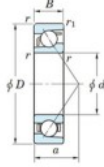

Deep groove ball bearing single row 7307-FY-JTEKT - 7307-FY-JTEKT

<https://www.123bearing.co.uk/bearing-housing/deep-groove-bearing/single-row/7307-fy-jtekt>

Boundary dimensions

Single row angular bearing

Bearing No.	Boundary dimensions(mm)					Basic load ratings(kN)		Fatigue load limit(kN)		factor	Limiting speeds(min-1) Grease/oil
	d	D	B	r1(max)	r1(min)	Cr	Cor	Cr	Cor		
7307 FY	35	80	21	1.5	1	44.2	22	1.58	-	-	10000

PRODUCT FEATURES

Brand	JTEKT
N° Ean13	3616060640659
Inside diameter	35 mm
Outside diameter	80 mm
Thickness	21 mm
Limiting speed	10000 rpm
Dynamic load	44.2 kN
Static load	22 kN
Packaging	1

contact@123bearing.co.uk