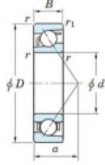

Deep groove ball bearing single row 7307-B-FY-JTEKT - 7307-B-FY-JTEKT

<https://www.123bearing.co.uk/bearing-housing/deep-groove-bearing/single-row/7307-b-fy-jtekt>

Boundary dimensions

Single row angular bearing

Bearing No.	Boundary dimensions(mm)						Basic load ratings(kN)		Fatigue load limit(kN)		factor	Limiting speeds(min-1) Grease lub.
	d	D	B	r(mm)	r1(mm)	Cr	Cr	Cu	Co			
7307B FY	35	80	21	1.5	1	40.6	20.2	1.3	-	-	7700	

PRODUCT FEATURES

Brand	JTEKT
N° Ean13	3616060640642
Inside diameter	35 mm
Outside diameter	80 mm
Thickness	21 mm
Limiting speed	7700 rpm
Dynamic load	40.6 kN
Static load	20.2 kN
Packaging	1

contact@123bearing.co.uk