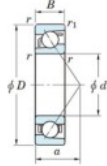

Deep groove ball bearing single row 7907-C-FY-JTEKT - 7907-C-FY-JTEKT

<https://www.123bearing.co.uk/bearing-housing/deep-groove-bearing/single-row/7907-c-fy-jtekt>

Boundary dimensions

Single row angular bearing

Bearing No.	Boundary dimensions(mm)					Basic load ratings(kN)		Fatigue load limit(kN)	factor	Limiting speeds(min-1) Grease lub.
	d	D	B	r1(max)	r2(max)	Cr	Cor			
7907C FY	35	55	10	0.6	0.3	15.7	9.7	0.55	15.7	19000

PRODUCT FEATURES

Brand	JTEKT
N° Ean13	3616060640567
Inside diameter	35 mm
Outside diameter	55 mm
Thickness	10 mm
Limiting speed	19000 rpm
Dynamic load	15.7 kN
Static load	9.7 kN
Packaging	1

contact@123bearing.co.uk