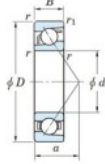

Deep groove ball bearing single row 7406-FY-JTEKT - 7406-FY-JTEKT

<https://www.123bearing.co.uk/bearing-housing/deep-groove-bearing/single-row/7406-fy-jtekt>

Boundary dimensions

Single row angular bearing

Bearing No.	Boundary dimensions(mm)						Basic load ratings(kN)		Fatigue load factor		Limiting
	d	D	B	r1(mm)	r2(mm)	Cr	Cor	C0	f0	speeds(min-1) General lub.	
7406 FY	30	90	23	1.5	1	59.5	28.4	2.2	-	7300	

PRODUCT FEATURES

Brand	JTEKT
N° Ean13	3616060640550
Inside diameter	30 mm
Outside diameter	90 mm
Thickness	23 mm
Limiting speed	7300 rpm
Dynamic load	59.5 kN
Static load	28.4 kN
Packaging	1

contact@123bearing.co.uk