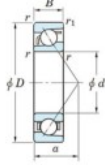

## Deep groove ball bearing single row 7306-FY-JTEKT - 7306-FY-JTEKT

<https://www.123bearing.co.uk/bearing-housing/deep-groove-bearing/single-row/7306-fy-jtekt>

Boundary dimensions

Single row angular bearing

Bearing No.	Boundary dimensions(mm)						Basic load ratings(kN)		Fatigue load factor		Limiting speeds(min-1)
	d	D	B	r(mm)	r1(mm)	r2(mm)	Cr	Cor	Cu	f0	Grease Lub
7306 FY	30	72	19	1.1	0.6		37.6	18.9	1.3	-	12000

## PRODUCT FEATURES

Brand	JTEKT
N° Ean13	3616060640529
Inside diameter	30 mm
Outside diameter	72 mm
Thickness	19 mm
Limiting speed	12000 rpm
Dynamic load	37.6 kN
Static load	18.9 kN
Packaging	1

[contact@123bearing.co.uk](mailto:contact@123bearing.co.uk)