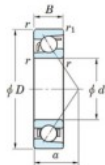

Deep groove ball bearing single row 7206-C-FY-JTEKT - 7206-C-FY-JTEKT

<https://www.123bearing.co.uk/bearing-housing/deep-groove-bearing/single-row/7206-c-fy-jtekt>

Boundary dimensions

Single row angular bearing

Bearing No.	Boundary dimensions(mm)					Basic load ratings(kN)		Fatigue load factor		Limiting speeds(min-1) Grease lub.
	d	D	B	r (mm)	r1 (mm)	Cr	C0r	Cu	f0	
7206C FY	30	62	16	1	0.6	28.8	14.7	1	14	18000

PRODUCT FEATURES

Brand	JTEKT
N° Ean13	3616060640505
Inside diameter	30 mm
Outside diameter	62 mm
Thickness	16 mm
Limiting speed	18000 rpm
Dynamic load	28.8 kN
Static load	14.7 kN
Packaging	1

contact@123bearing.co.uk