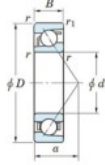

Deep groove ball bearing single row 7006-C-FY-JTEKT - 7006-C-FY-JTEKT

<https://www.123bearing.co.uk/bearing-housing/deep-groove-bearing/single-row/7006-c-fy-jtekt>

Boundary dimensions

Single row angular bearing

Bearing No.	Boundary dimensions(mm)						Basic load ratings(kN)		Fatigue load factor		Limiting speeds(min-1)
	d	D	B	r(mm)	r1(mm)	Cr	C0r	Cu	f0	Groove lub.	
7006C FY	30	55	13	1	0.6	19.8	11	0.69	14.9	20000	

PRODUCT FEATURES

Brand	JTEKT
N° Ean13	3616060640475
Inside diameter	30 mm
Outside diameter	55 mm
Thickness	13 mm
Limiting speed	20000 rpm
Dynamic load	19.8 kN
Static load	11 kN
Packaging	1

contact@123bearing.co.uk