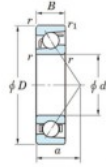

Deep groove ball bearing single row 7006-B-FY-JTEKT - 7006-B-FY-JTEKT

<https://www.123bearing.co.uk/bearing-housing/deep-groove-bearing/single-row/7006-b-fy-jtekt>

Boundary dimensions

Single row angular bearing

Bearing No.	Boundary dimensions(mm)					Basic load ratings(kN)		Fatigue load limit(kN)		factor	Limiting speeds(min-1) Grease lub.
	d	D	B	r	r1	C _r	C _{0r}	C ₁₀	10		
7006B FY	30	55	13	1	0.6	16.4	9.2	0.53	-	-	11000

PRODUCT FEATURES

Brand	JTEKT
N° Ean13	3616060640468
Inside diameter	30 mm
Outside diameter	55 mm
Thickness	13 mm
Limiting speed	11000 rpm
Dynamic load	16.4 kN
Static load	9.2 kN
Packaging	1

contact@123bearing.co.uk